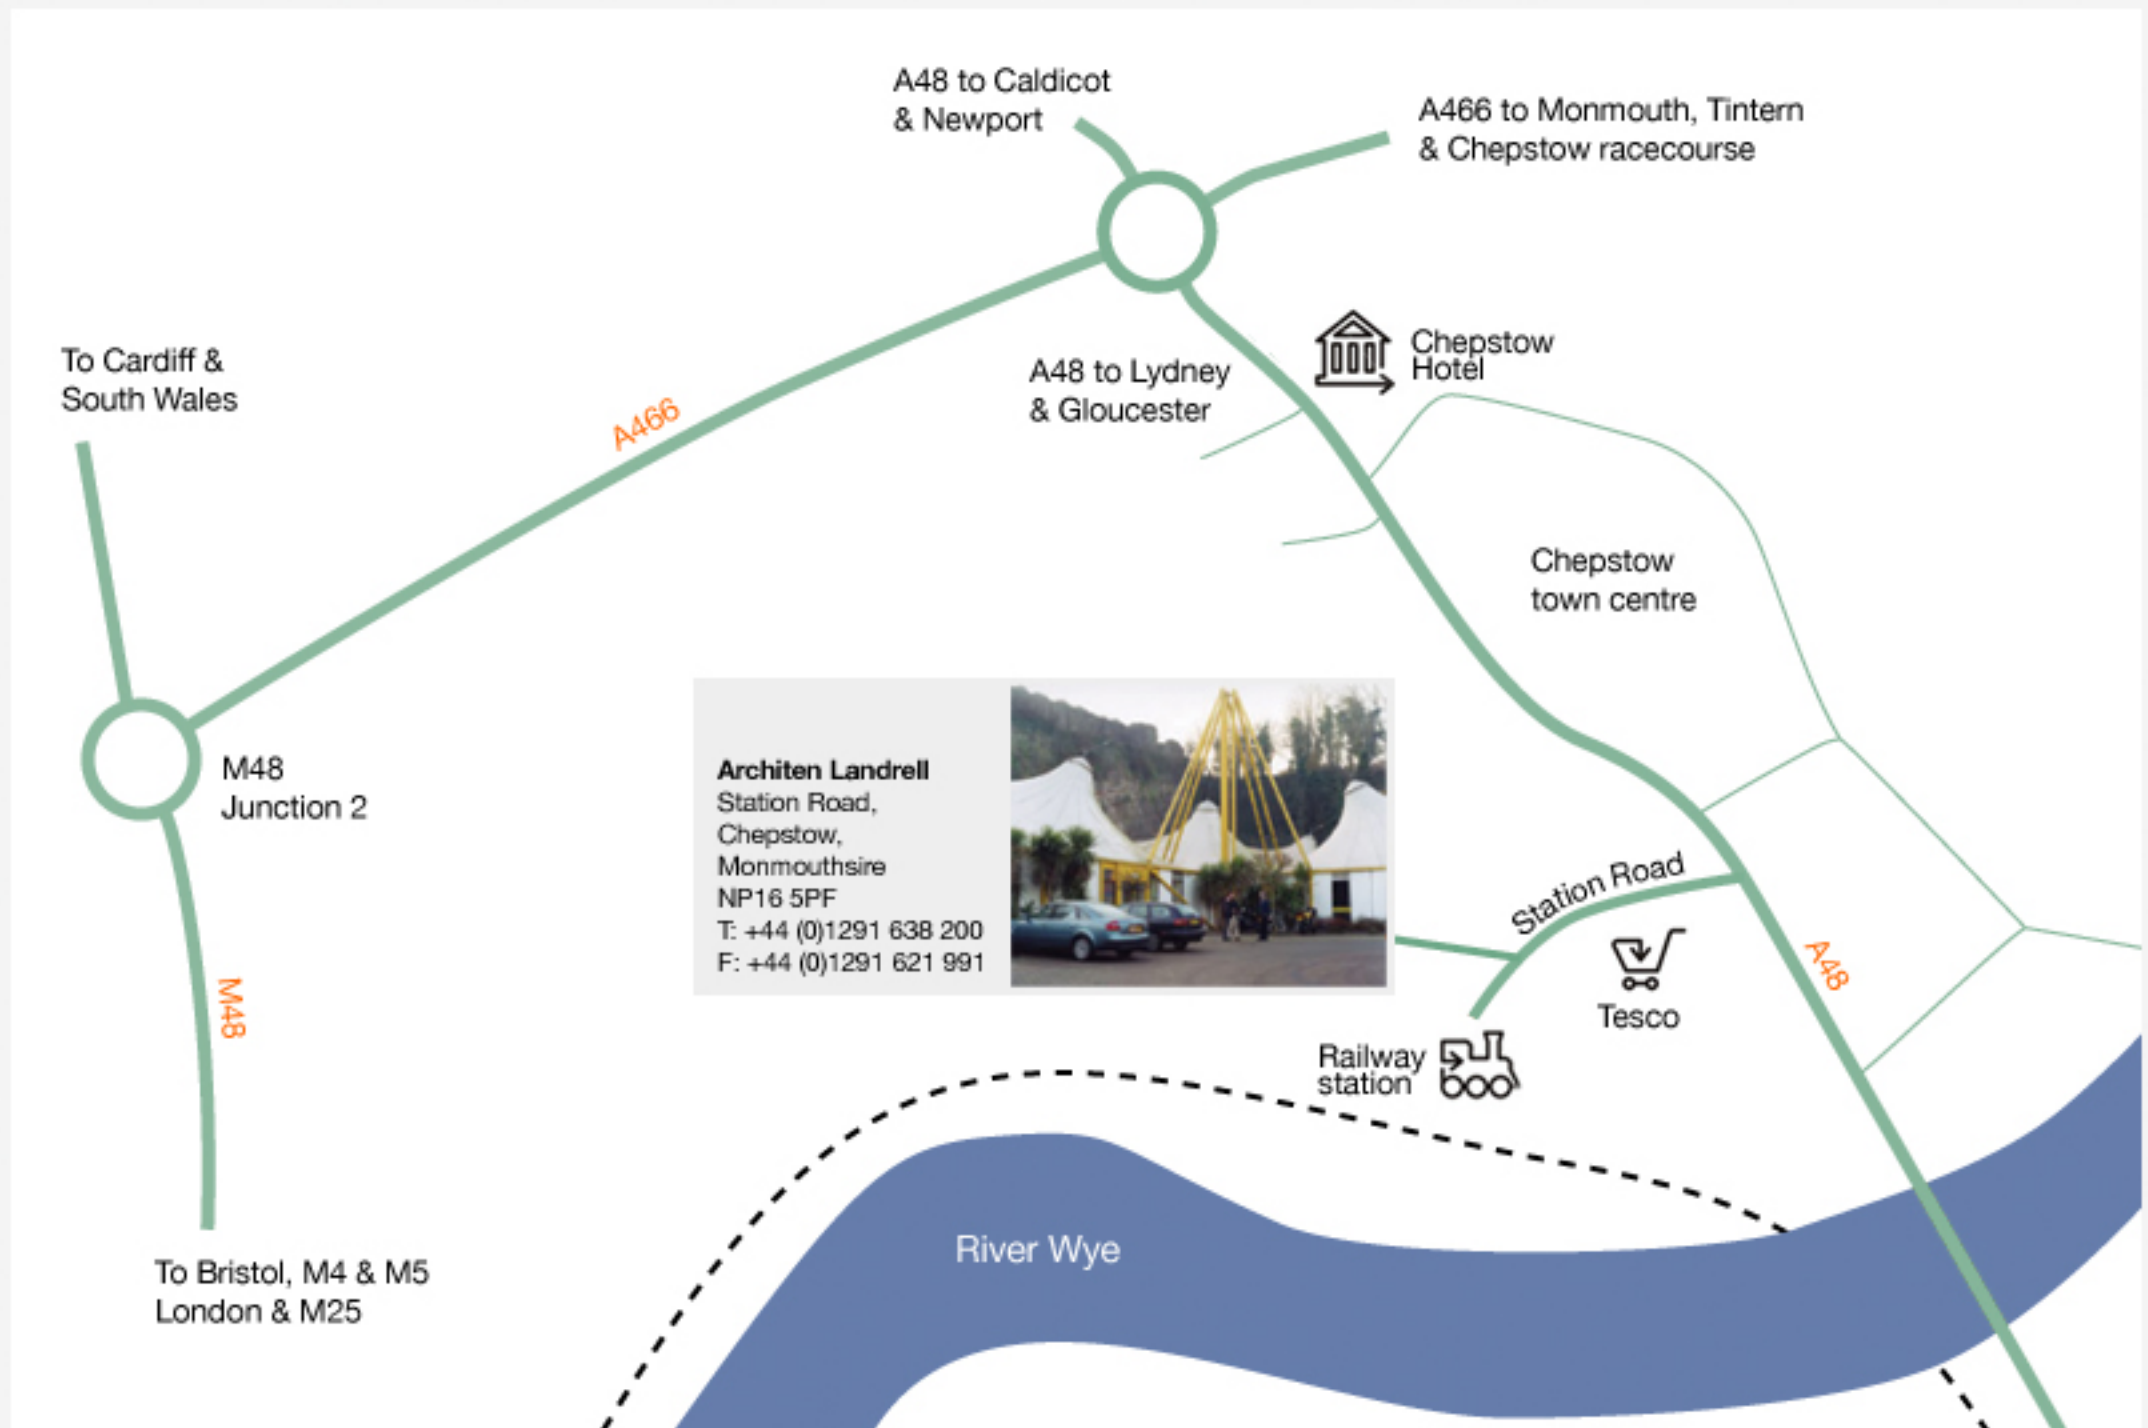

DIRECTIONS TO ARCHITEN LANDRELL

Directions to Architen Landrell Associates Ltd, Chepstow

(From M48 Junction 2, Newhouse Farm Roundabout)

1. Leave roundabout at 3rd exit, signposted Chepstow
2. Leave next roundabout at 3rd exit for Chepstow town centre (A48)
3. Follow road past Texaco garage and Countrywide store on right hand side, and Chepstow Hotel on left
4. Stay on A48 to the traffic lights at bottom of hill
5. Turn right at lights leaving Tesco stores on left hand side
6. Continue past Tesco to the railway station
7. Turn right in station car park to Architen Landrell